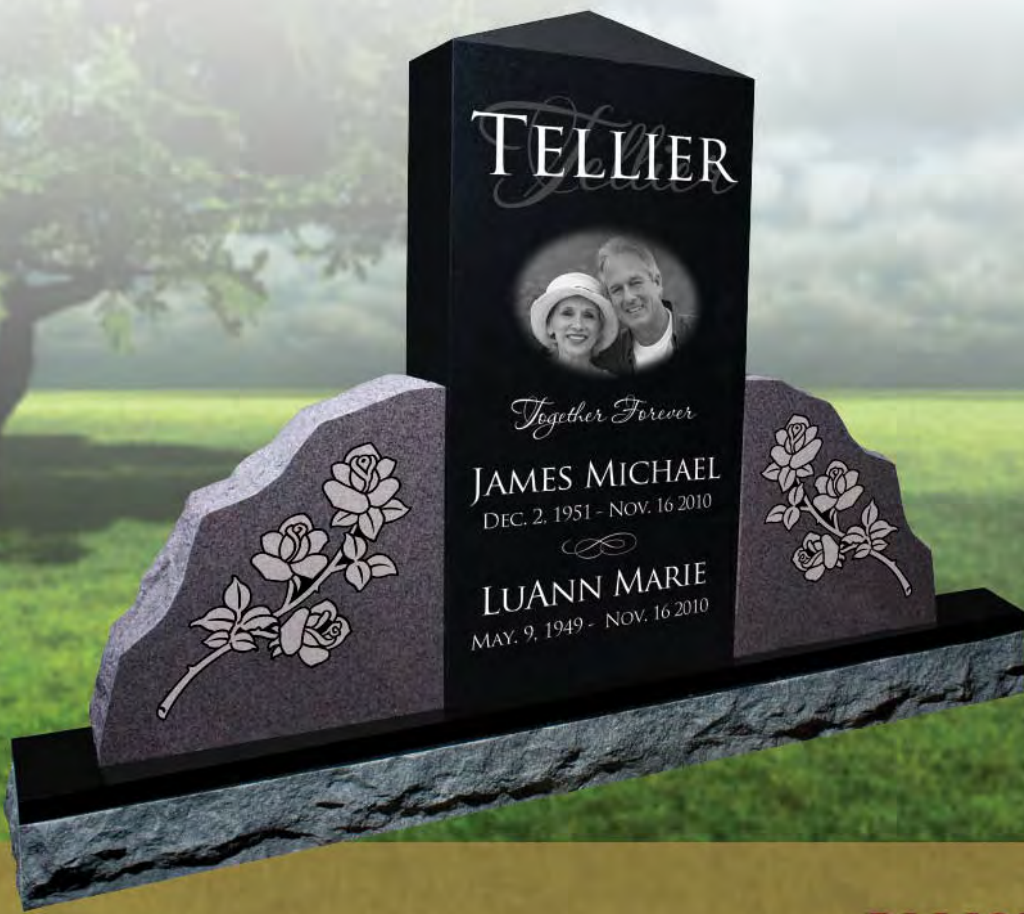

DESIGNER SERIES

Add Sandblast or Laser etch lettering.

Choose from 4 unique pillar styles shown below.

Combine any color base with any die to create your own look!

Add color with a colored laser etching or personalized Diamond Hand Etching!

August, 30, 1980 - October, 3, 2008

PLU09

PLURA
MEMORIALS

PLU03

PLURA
MEMORIALS

PLU06

PLURA
MEMORIALS

TELLIER

Together Forever

JAMES MICHAEL
DEC. 2, 1951 - NOV. 16 2010

LUANN MARIE
MAY. 9, 1949 - NOV. 16 2010

PLU07

PLURA
MEMORIALS

PLU08

PLURA
MEMORIALS

PLU01

PLURA
MEMORIALS

LOCKHEART

ELAINE ELISE

October 7, 1935 - May 4, 2012

*Do not let your hearts be troubled.
Trust in God, trust also in me. My
eye is always on you, and I will
be with you always, to the end of the
age. Amen.*