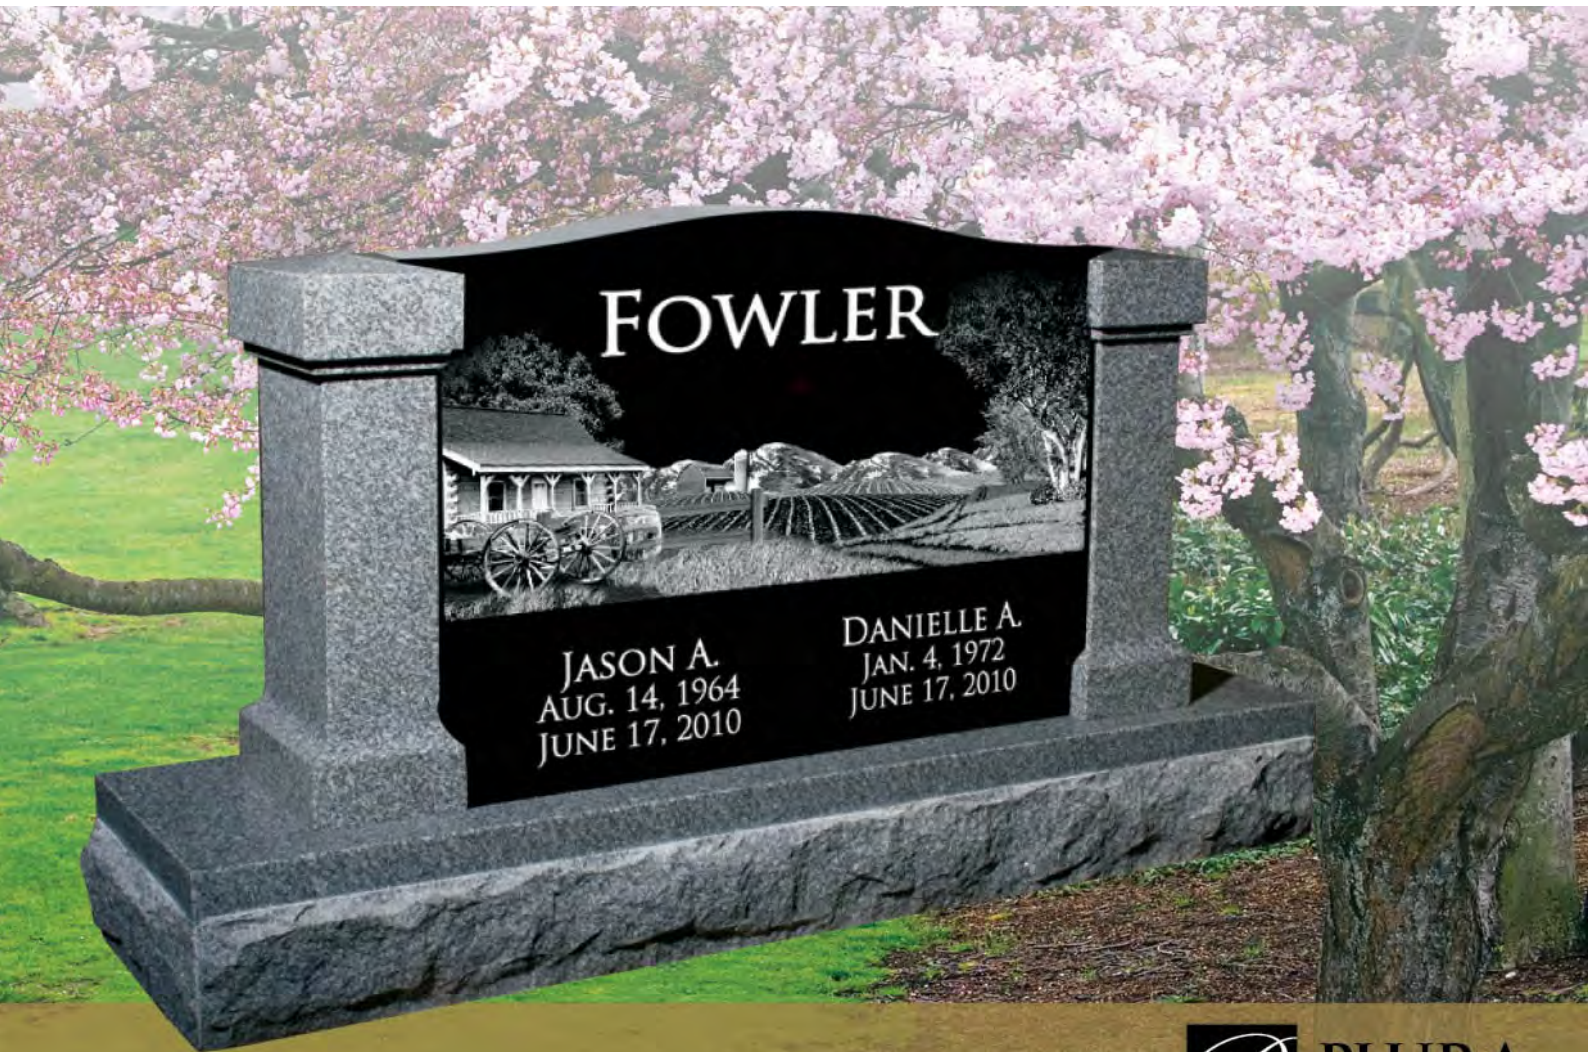

DESIGNER SERIES

Add Sandblast or Laser etch lettering.

Choose from 4 unique pillar styles shown below.

Combine any color base with any die to create your own look!

Add color with a colored laser etching or personalized Diamond Hand Etching!

Customize your choice of pillar with timeless sandblast.

Laser engrave directly onto black granite or insert a laser etched Jet Black tile into any other color of die.

PLU121

PLU101

PLU131

PLU111

PLU100

PLURA
MEMORIALS