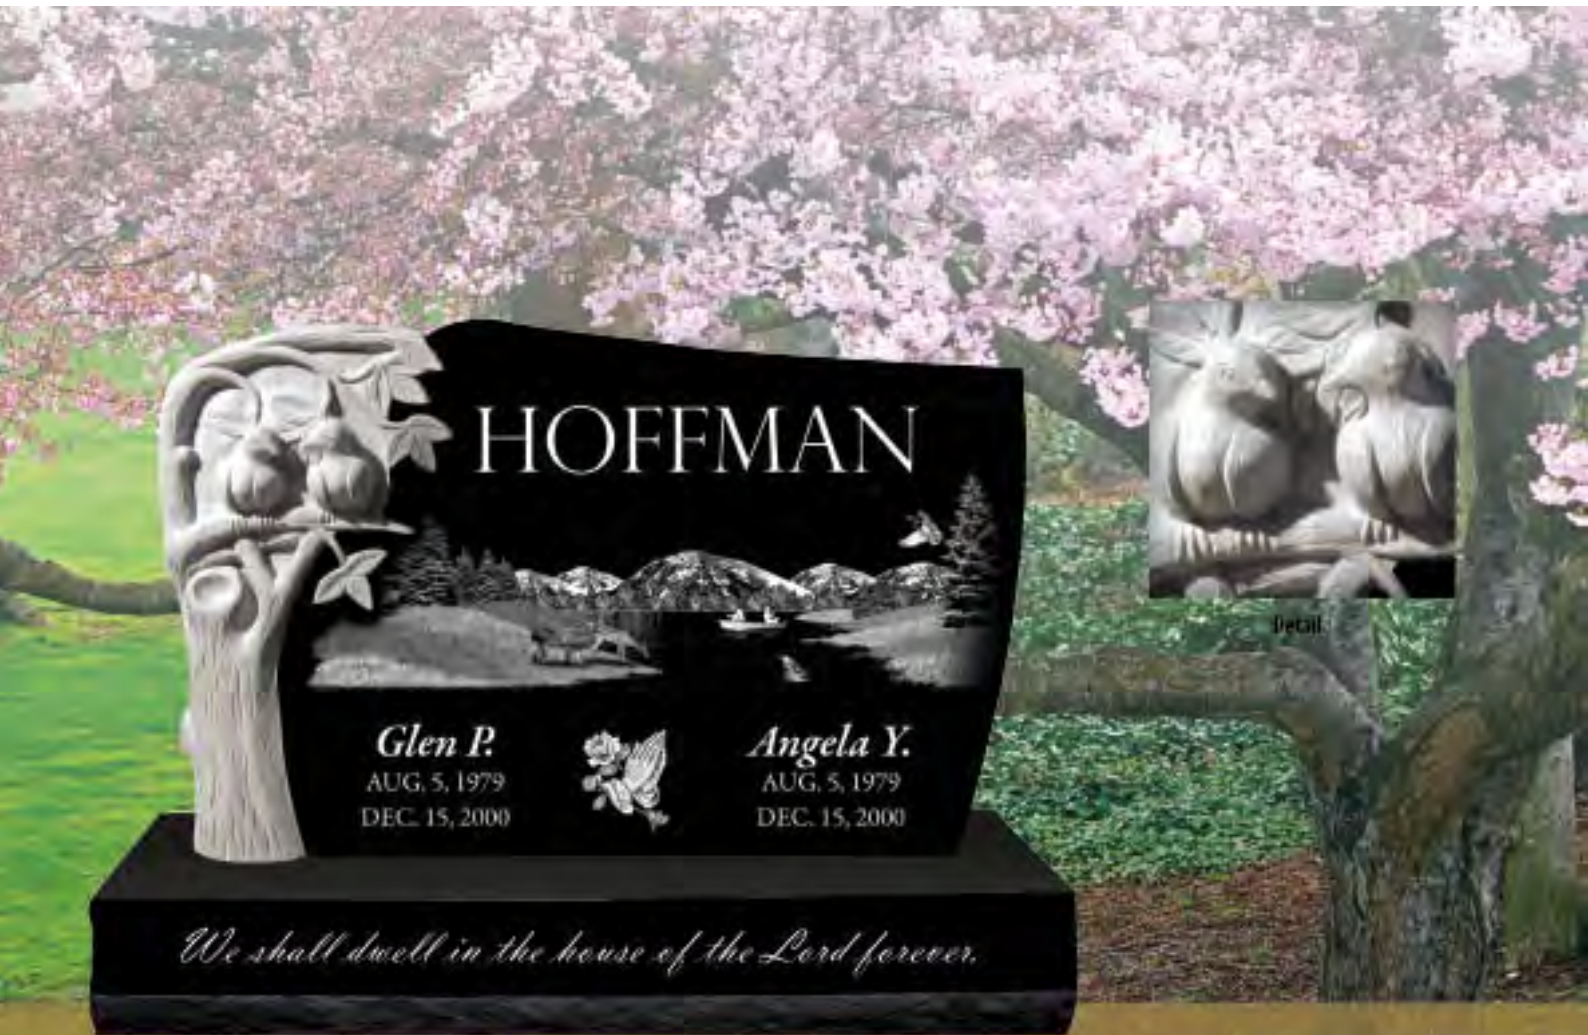

Detail

Die: 3-6 x 0-8 x 2-2 Base: 4-0 x 1-2 x 0-8 Weight: 1578 lbs.

STM030