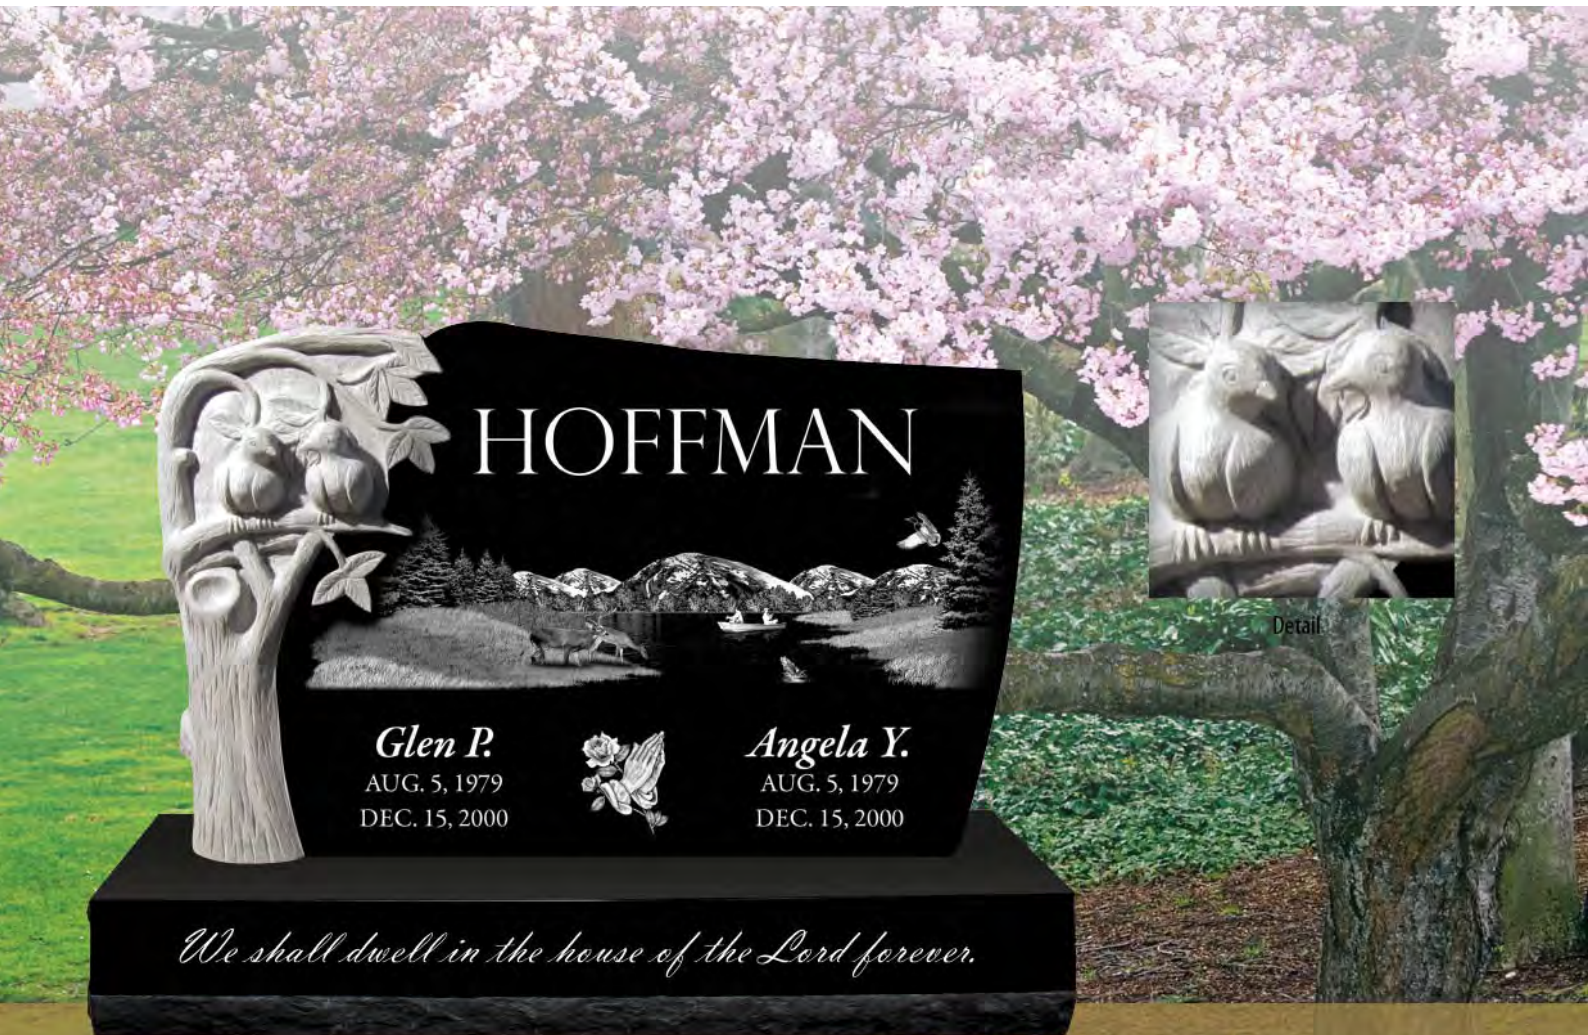

HOFFMAN

Glen P.
AUG. 5, 1979
DEC. 15, 2000

Angela Y.
AUG. 5, 1979
DEC. 15, 2000