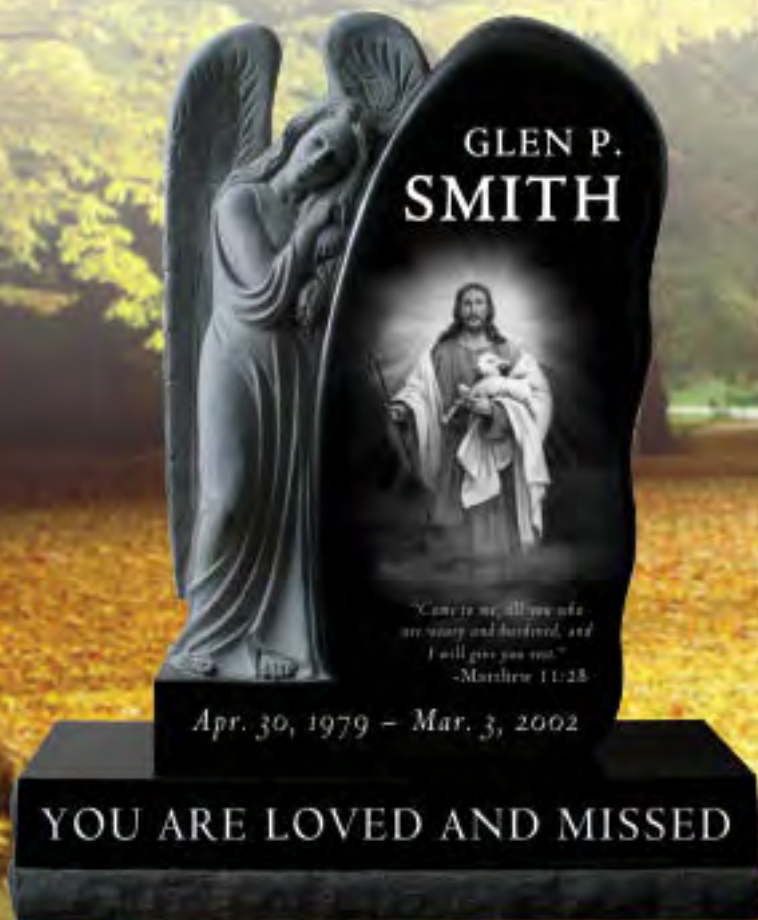

Die: 2-2 x 0-6 x 2-8 Base: 3-0 x 1-0 x 0-6 Weight: 1422 lbs.

STM050

statue
monuments

Die: 2-6 x 0-8 x 3-8 Base: 3-6 x 1-2 x 0-8 Weight: 1651 lbs.

Back View

STM005

Die: 2-6 x 0-8 x 3-10 Base: 3-6 x 1-2 x 0-8 Weight: 1703 lbs.