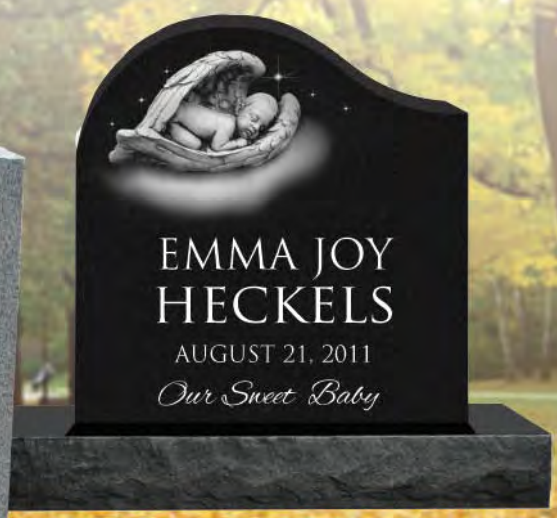

HM13

Heirloom MEMORIALS