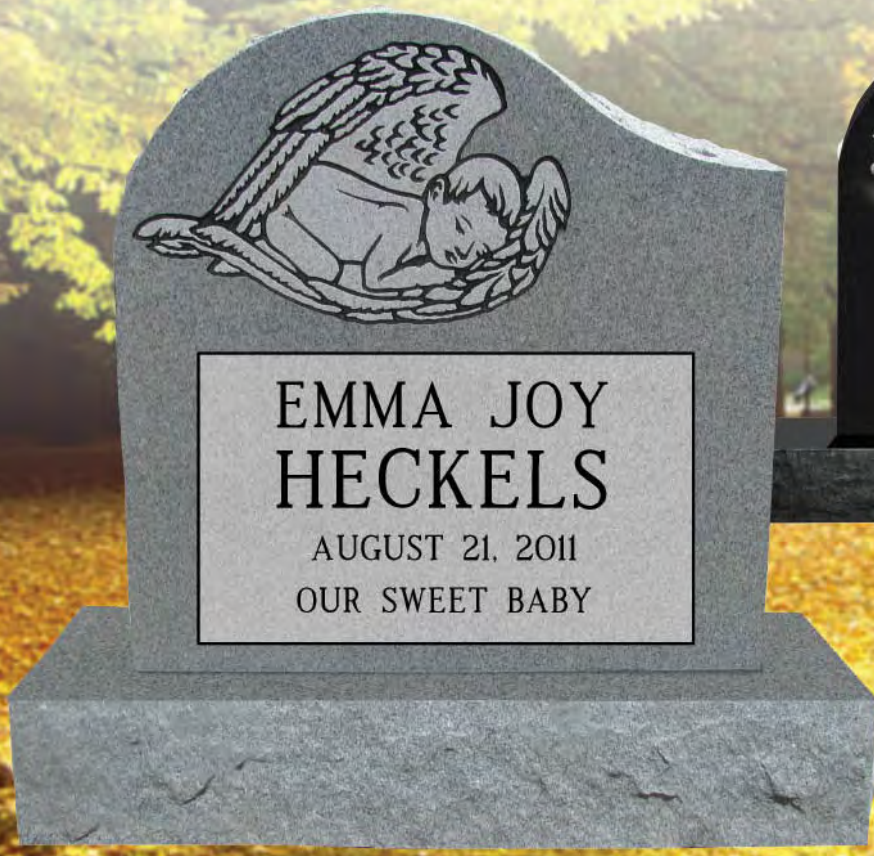

HM13

Heirloom MEMORIALS