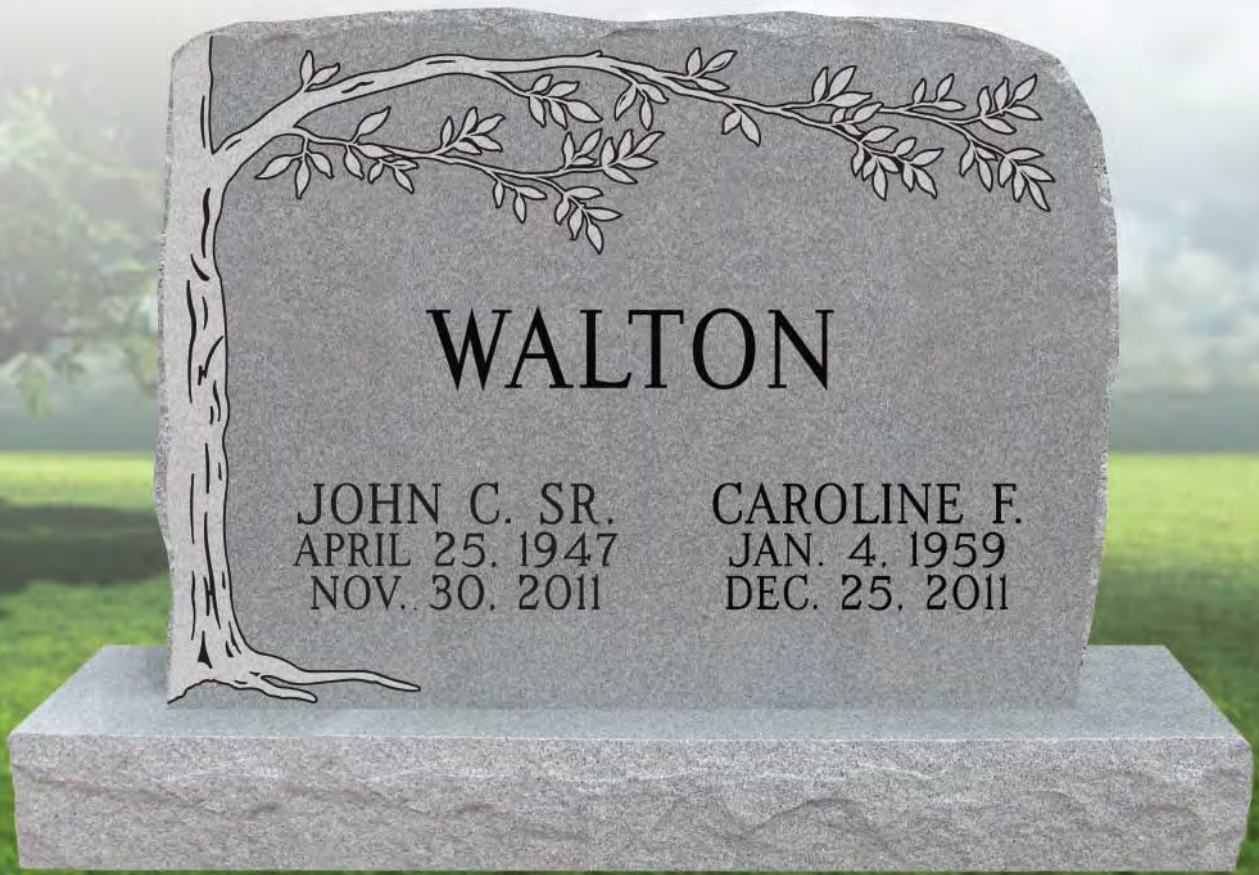

Heirloom MEMORIALS

SEARGENT

JOHN C. SR.
APRIL 25, 1947
NOV. 30, 2011

CAROLINE F.
JAN. 4, 1959
DEC. 25, 2011

HM10

 *Heirloom* MEMORIALS

HM11

Heirloom MEMORIALS