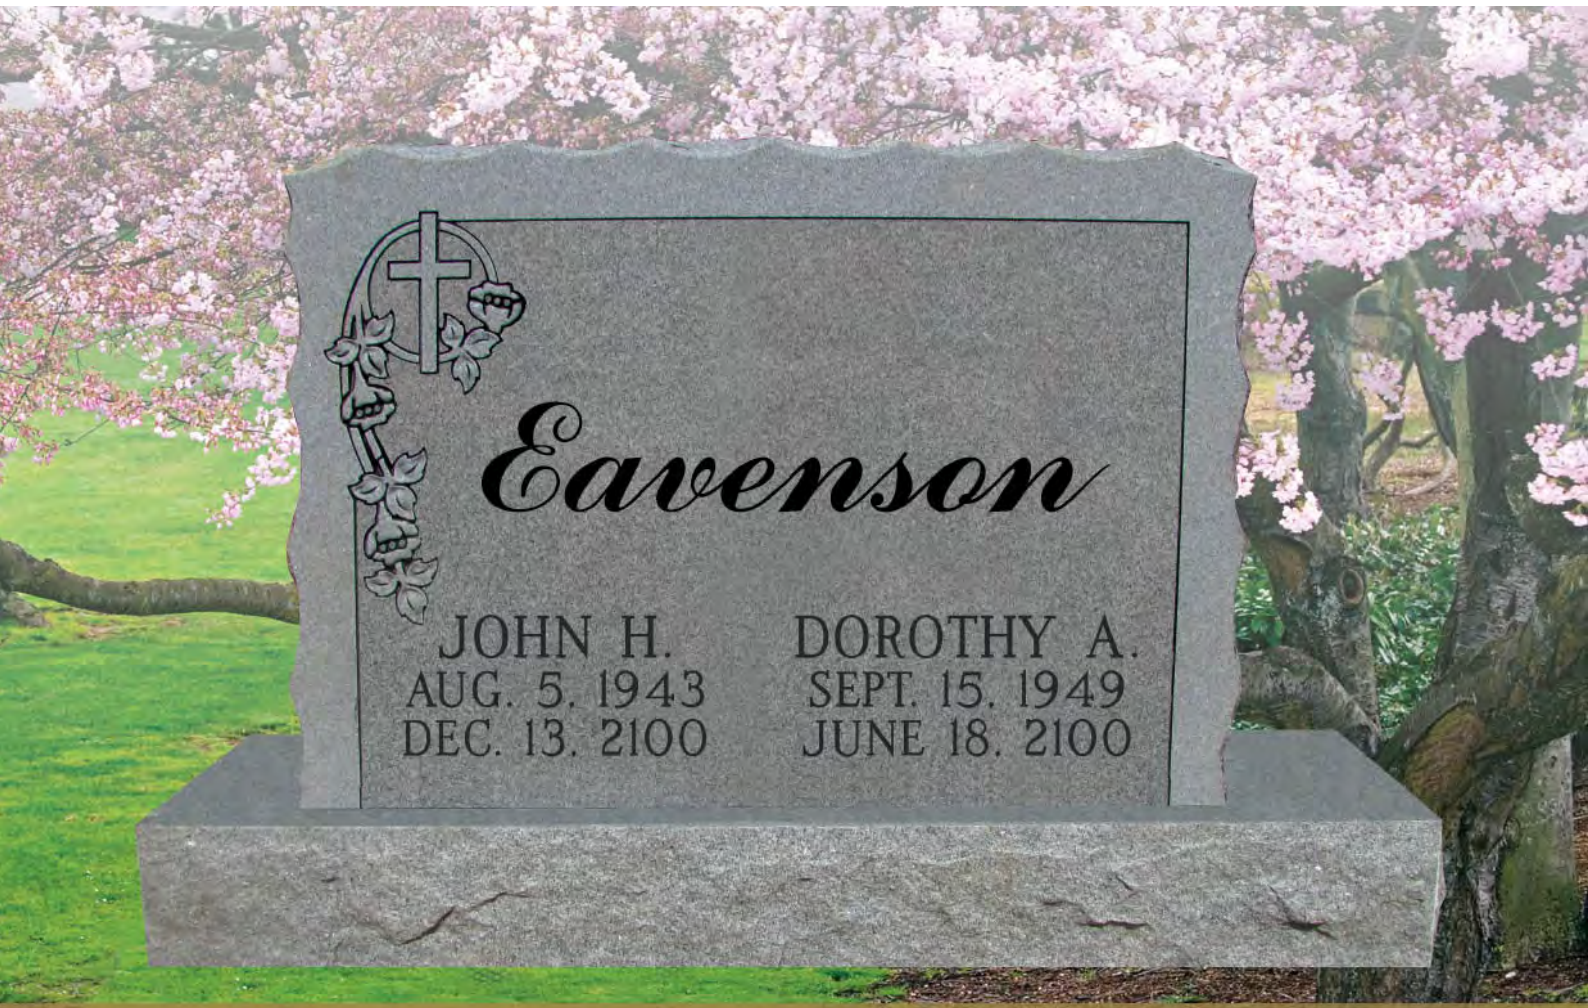

Evenson

JOHN H.
AUG. 5, 1943
DEC. 13, 2100

DOROTHY A.
SEPT. 15, 1949
JUNE 18, 2100

HM05

Heirloom MEMORIALS