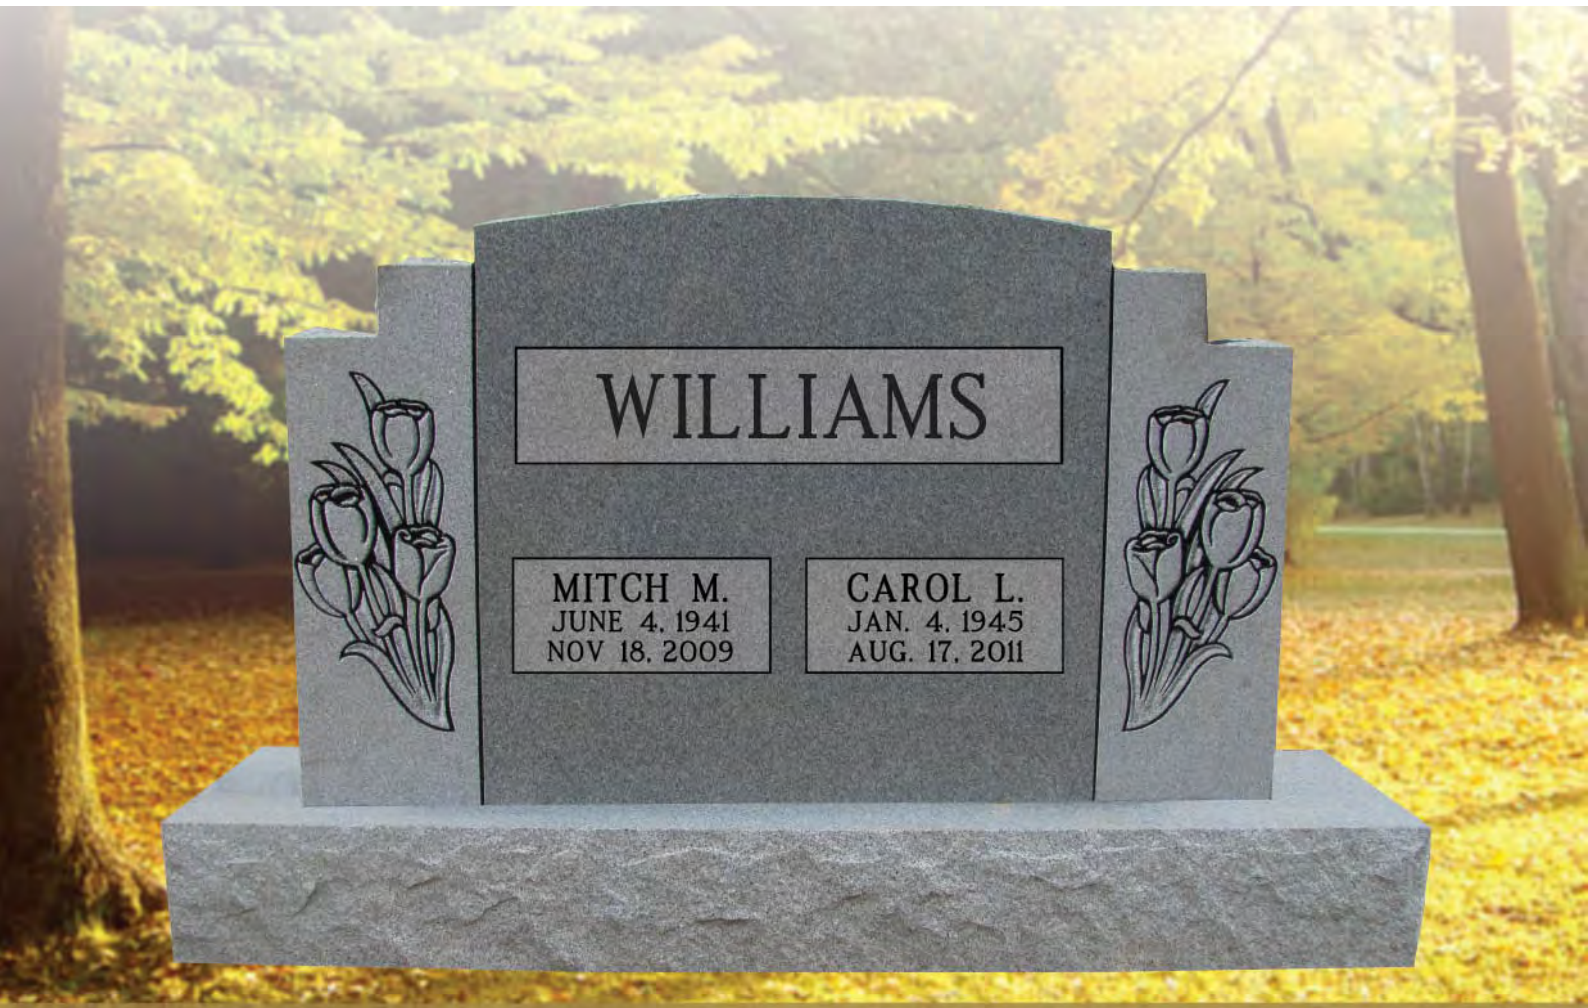

HM27

Heirloom MEMORIALS