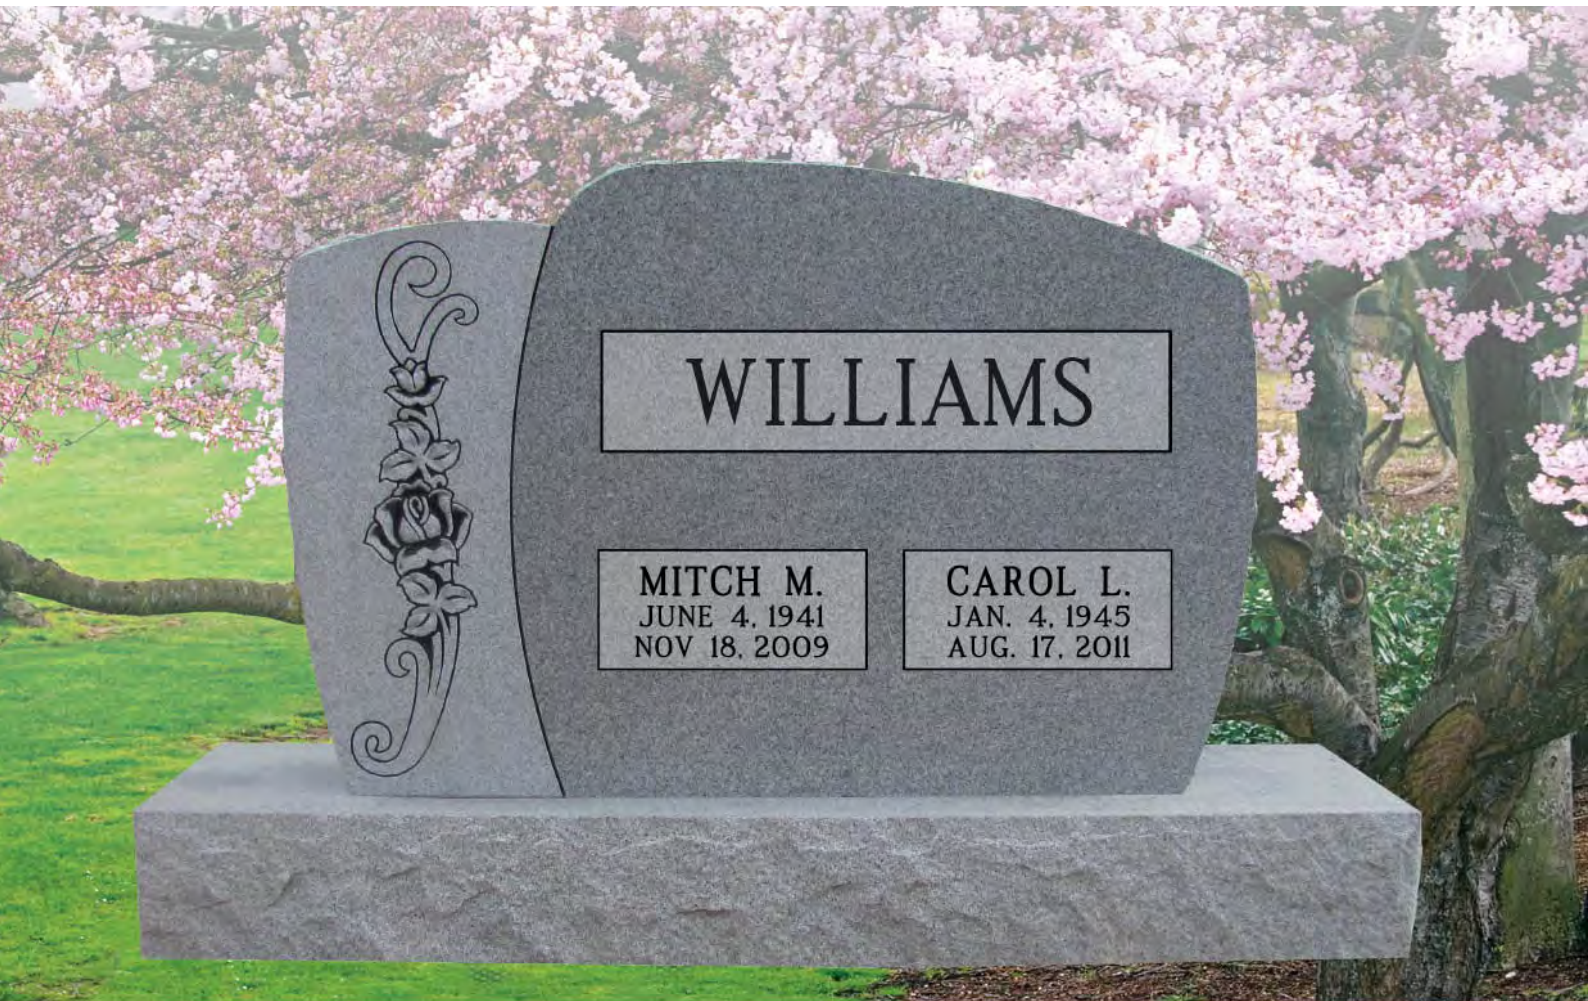

HM17

Heirloom MEMORIALS

FARHATT

HAROLD M.
JUNE 22, 1921
OCT. 7, 2004

BEATRICE E.
AUG. 16, 1939
DEC. 7, 2011

HM18

 *Heirloom* MEMORIALS

HM19