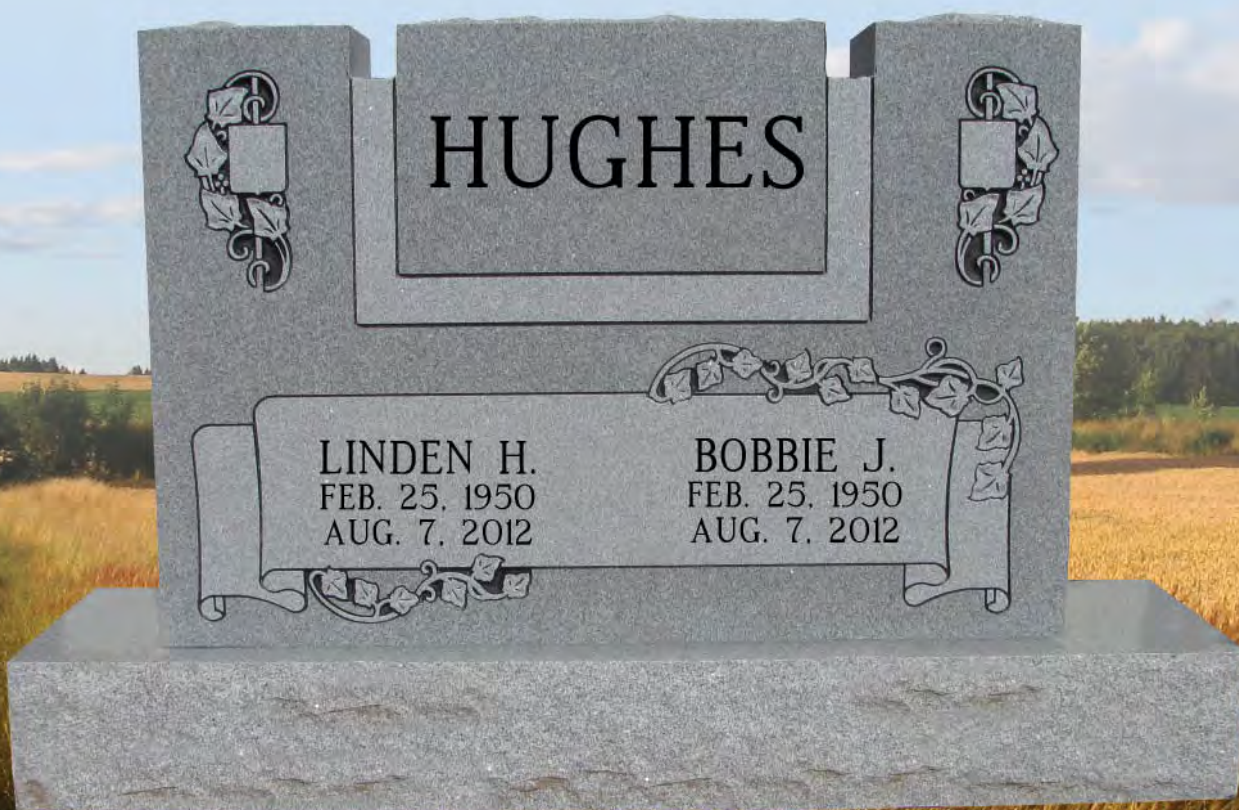

MARYJANE E.
JAN. 4, 1945
AUG. 17, 2011

HM26

 Heirloom MEMORIALS

HM27

Heirloom MEMORIALS

HM28

Heirloom MEMORIALS 

HUGHES